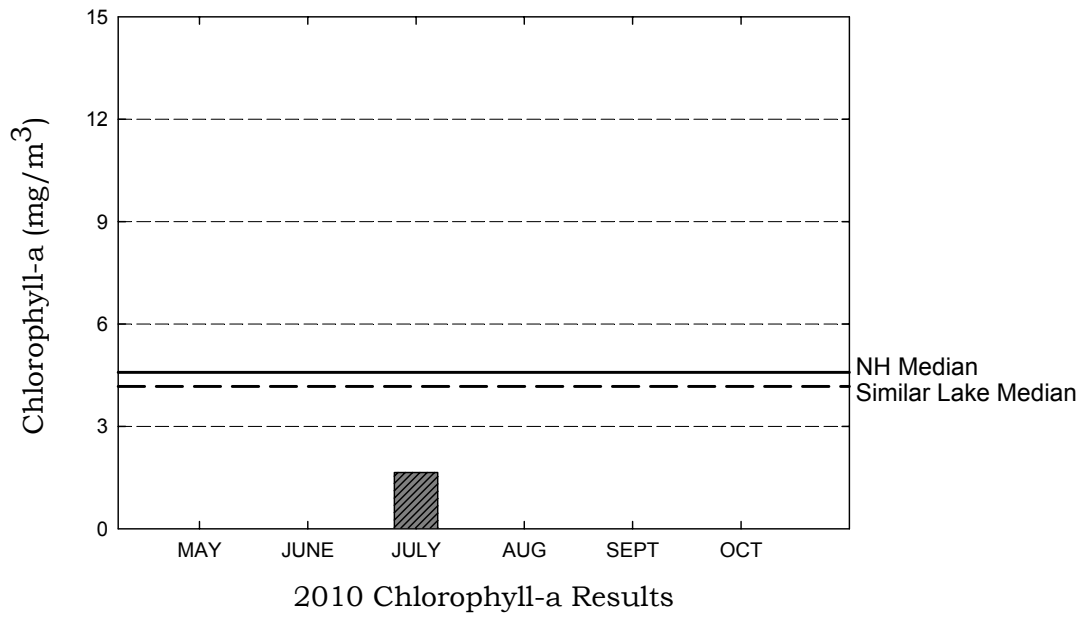

# Lake Winona, New Hampton

Figure 1. Monthly and Historical Chlorophyll-a Results

# Lake Winona, New Hampton

**Figure 2.** Monthly and Historical Transparency Results

2010 Transparency Viewscope and Non-Viewscope Results

Historical Transparency Non-Viewscope Results

# Lake Winona, New Hampton

**Figure 3.** Monthly and Historical Total Phosphorus Data