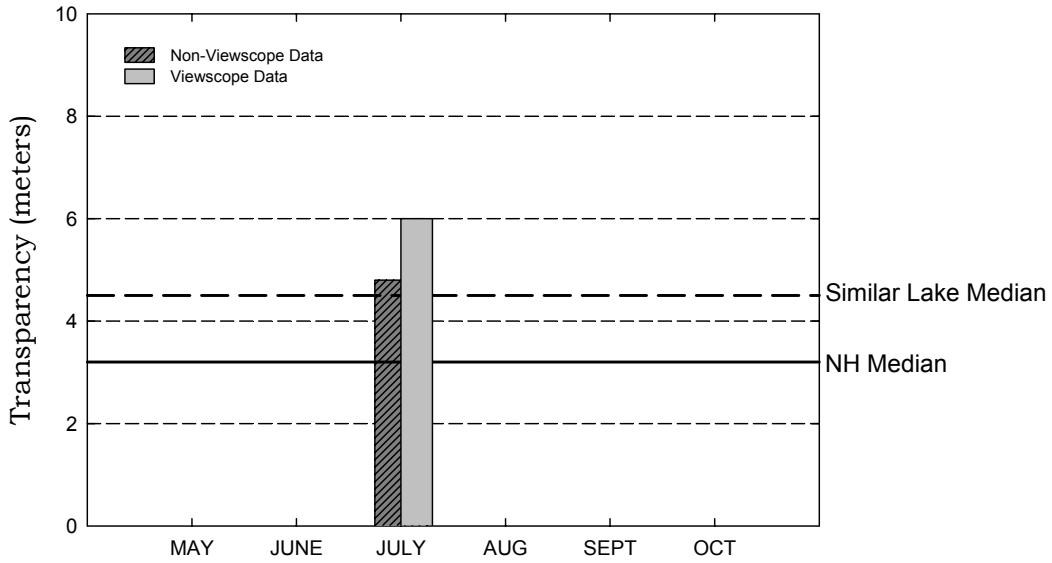

# Lake Winona, New Hampton

Figure 1. Monthly and Historical Chlorophyll-a Results

# Lake Winona, New Hampton

**Figure 2.** Monthly and Historical Transparency Results

2010 Transparency Viewscope and Non-Viewscope Results

Historical Transparency Non-Viewscope Results

# Lake Winona, New Hampton

**Figure 3.** Monthly and Historical Total Phosphorus Data